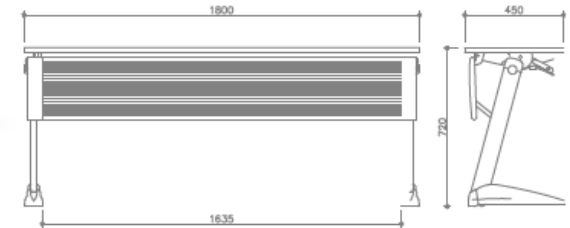

ferco
SEATING

EasyGlide Desk

The EasyGlide desk has a stylish aesthetic which belies its ingenious design. It can be easily operated to move the table smoothly around a space. It is extremely light (it can be moved with one hand) and is manoeuvrable in any direction.

The patented retractable wheels mean that when not in use the table is stable on flat feet.

Sophisticated Design

Smooth Movement

Compact Storage

Stable Castors within the foot

Simple Operation

Specification:

Desk finishing: Melamine decorative laminate, synthetic resin edge roll

Modesty Panel: Synthetic moulded resin

Legs: Die cast aluminium, painted finish

The EasyGlide desk is suitable for active learning in classrooms, seminar spaces and lecture theatres.

The EasyGlide desk is available in a variety of lengths (650mm, 1200mm, 1800mm) and as either a fixed or a foldable version.

When not in use the desks can be folded flat to be nested and stored.

The EasyGlide is a useful addition to any learning space and its ease of operation and independent operation means it can be used to create inclusive DDA spaces for students.