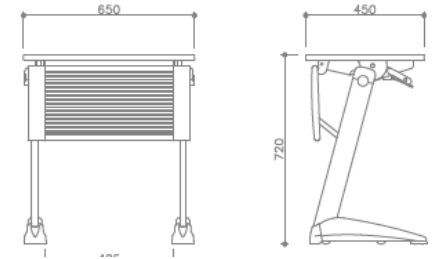

ferco
SEATING

EasyGlide Desk

The EasyGlide desk has a stylish aesthetic which belies its ingenious design. It can be easily operated to move the table smoothly around a space. It is extremely light (it can be moved with one hand) and is manoeuvrable in any direction.

The patented retractable wheels mean that when not in use the table is stable on flat feet.

Sophisticated Design

Smooth Movement

Compact Storage

Stable Castors within the foot

Simple Operation

Specification:

Desk finishing: Melamine decorative laminate, synthetic resin edge roll

Modesty Panel: Synthetic moulded resin

Legs: Die cast aluminium, painted finish

The EasyGlide desk is suitable for active learning in classrooms, seminar spaces and lecture theatres.

The EasyGlide desk is available in a variety of lengths (650mm, 1200mm, 1800mm) and as either a fixed or a foldable version.

When not in use the desks can be folded flat to be nested and stored.

The EasyGlide is a useful addition to any learning space and its ease of operation and independent operation means it can be used to create inclusive DDA spaces for students.