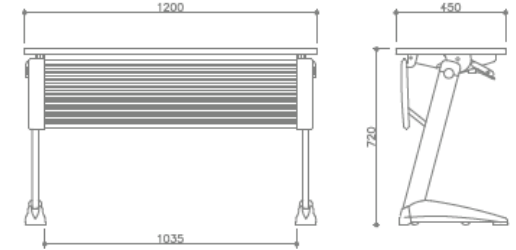

ferco
SEATING

EasyGlide Desk

The EasyGlide desk has a stylish aesthetic which belies its ingenious design. It can be easily operated to move the table smoothly around a space. It is extremely light (it can be moved with one hand) and is manoeuvrable in any direction.

The patented retractable wheels mean that when not in use the table is stable on flat feet.

Sophisticated Design

Smooth Movement

Compact Storage

Stable Castors within the foot

Simple Operation

Specification:

Desk finishing: Melamine decorative laminate, synthetic resin edge roll

Modesty Panel: Synthetic moulded resin

Legs: Die cast aluminium, painted finish

The EasyGlide desk is suitable for active learning in classrooms, seminar spaces and lecture theatres.

The EasyGlide desk is available in a variety of lengths (650mm, 1200mm, 1800mm) and as either a fixed or a foldable version.

When not in use the desks can be folded flat to be nested and stored.

The EasyGlide is a useful addition to any learning space and its ease of operation and independent operation means it can be used to create inclusive DDA spaces for students.