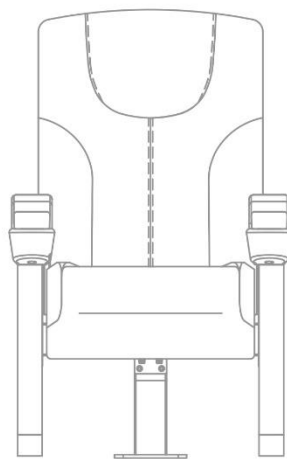

**Paragon 818**

**Summary**

The Paragon 818 has a luxury headrest and wide padded backrest and seat base designed to give superior comfort and ergonomics.

Available as a fixed or tip up seat with a selection of cupholders.

| Dimensions |        |        |
|------------|--------|--------|
| P°         | H (mm) | C (mm) |
| 23°        | 1080   | 725    |
| 35°        | 1045   | 880    |

535 560 585 610